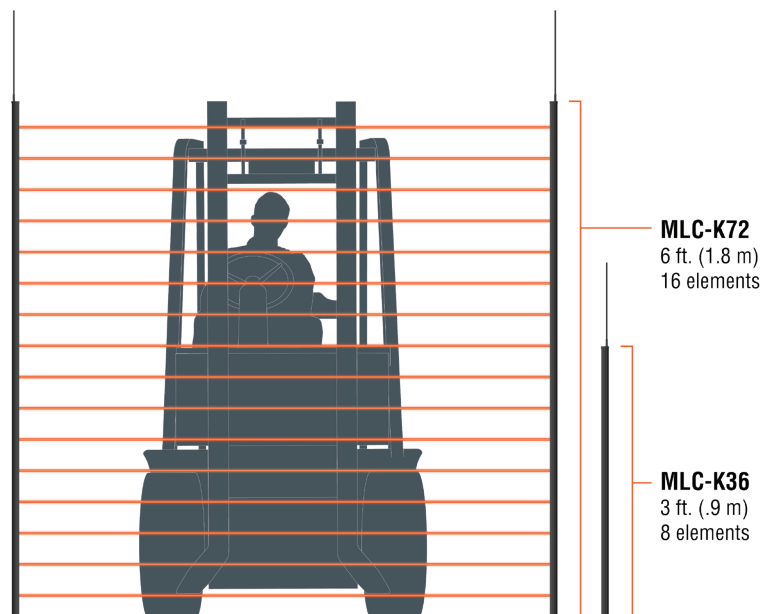

MillerEdge®

MAKING YOUR WORLD A SAFER PLACE

You Heard it Right, We're Lowering the Price!

Due to popular demand and increased volume, Miller Edge is now able to reduce light curtain pricing across the board!

Customers will see as much as a 27% price drop depending on the model. Models affected by this major price reduction include:

- **MLC-K36 Monitored Light Curtain**
- **MLC-K72 Monitored Light Curtain**
- **RLC-K36 Relay Light Curtain**
- **RLC-K72 Relay Light Curtain**

Enjoy these prices even after our current RLC introductory pricing ends!

Miller Edge Light Curtains' Specifications

Monitored Light Curtain

Monitored

Models: MLC-K36 (3ft.), MLC-K72 (6ft.)

[Sell Sheet](#)

Relay Light Curtain

Non-Monitored

Models: RLC-K36 (3ft.), RLC-K72 (6ft.)

[Sell Sheet](#)

MillerEdge[®]

800-220-3343